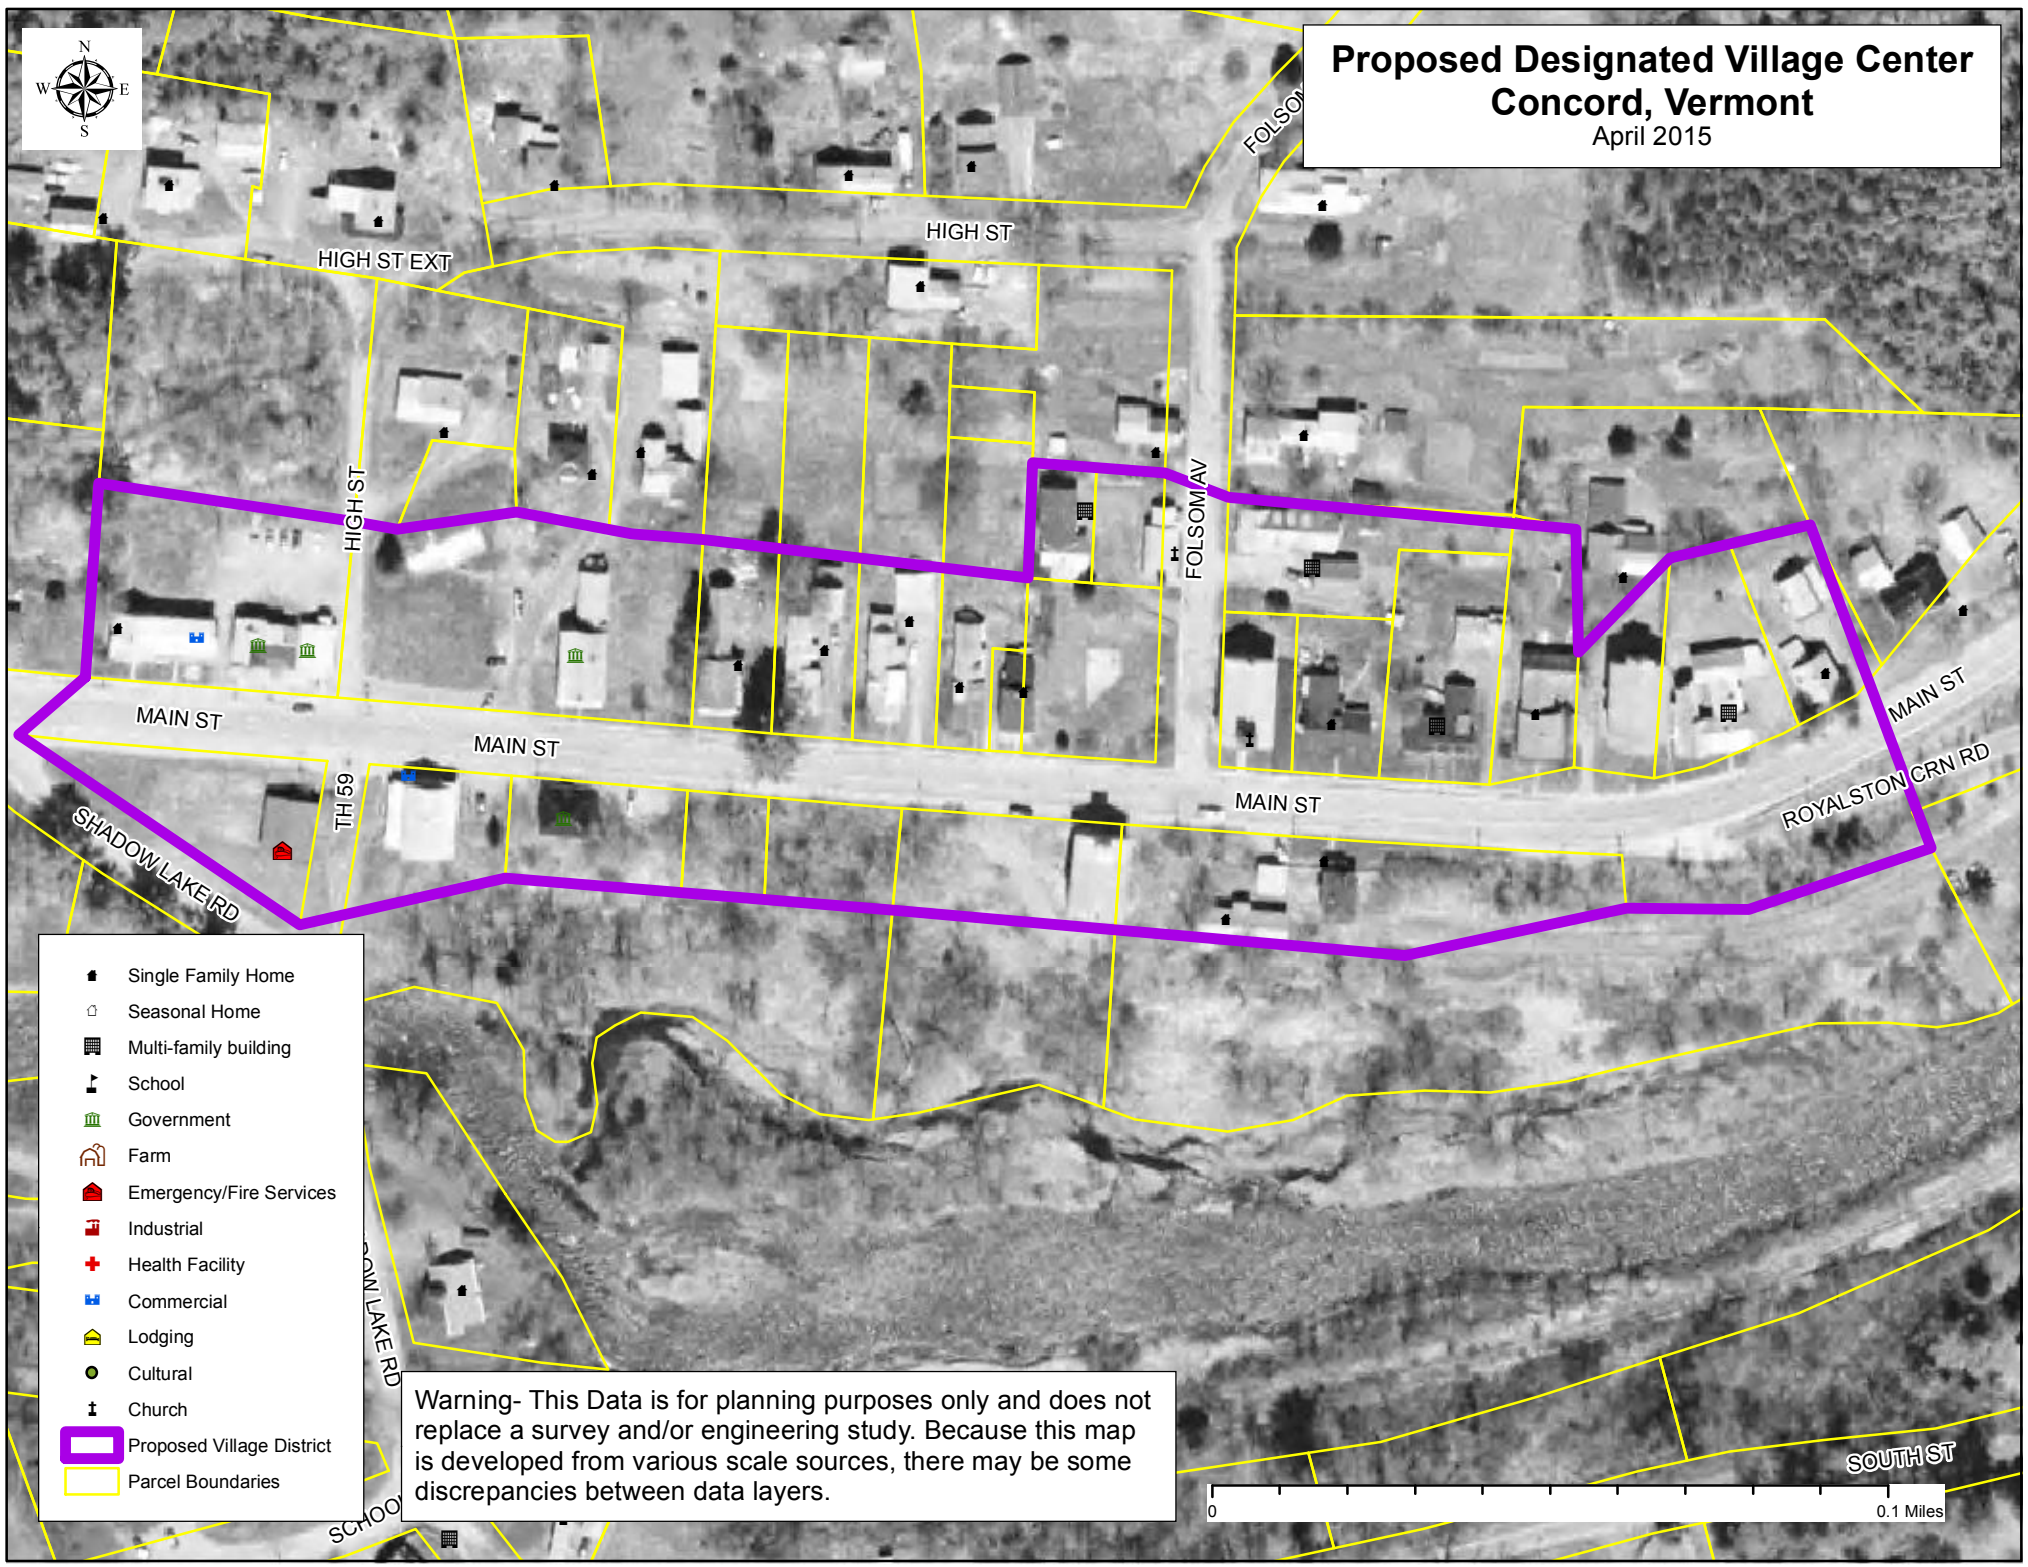

# Proposed Designated Village Center Concord, Vermont

April 2015

- Single Family Home
- Seasonal Home
- Multi-family building
- School
- Government
- Farm
- Emergency/Fire Services
- Industrial
- Health Facility
- Commercial
- Lodging
- Cultural
- Church
- Proposed Village District
- Parcel Boundaries

Warning- This Data is for planning purposes only and does not replace a survey and/or engineering study. Because this map is developed from various scale sources, there may be some discrepancies between data layers.