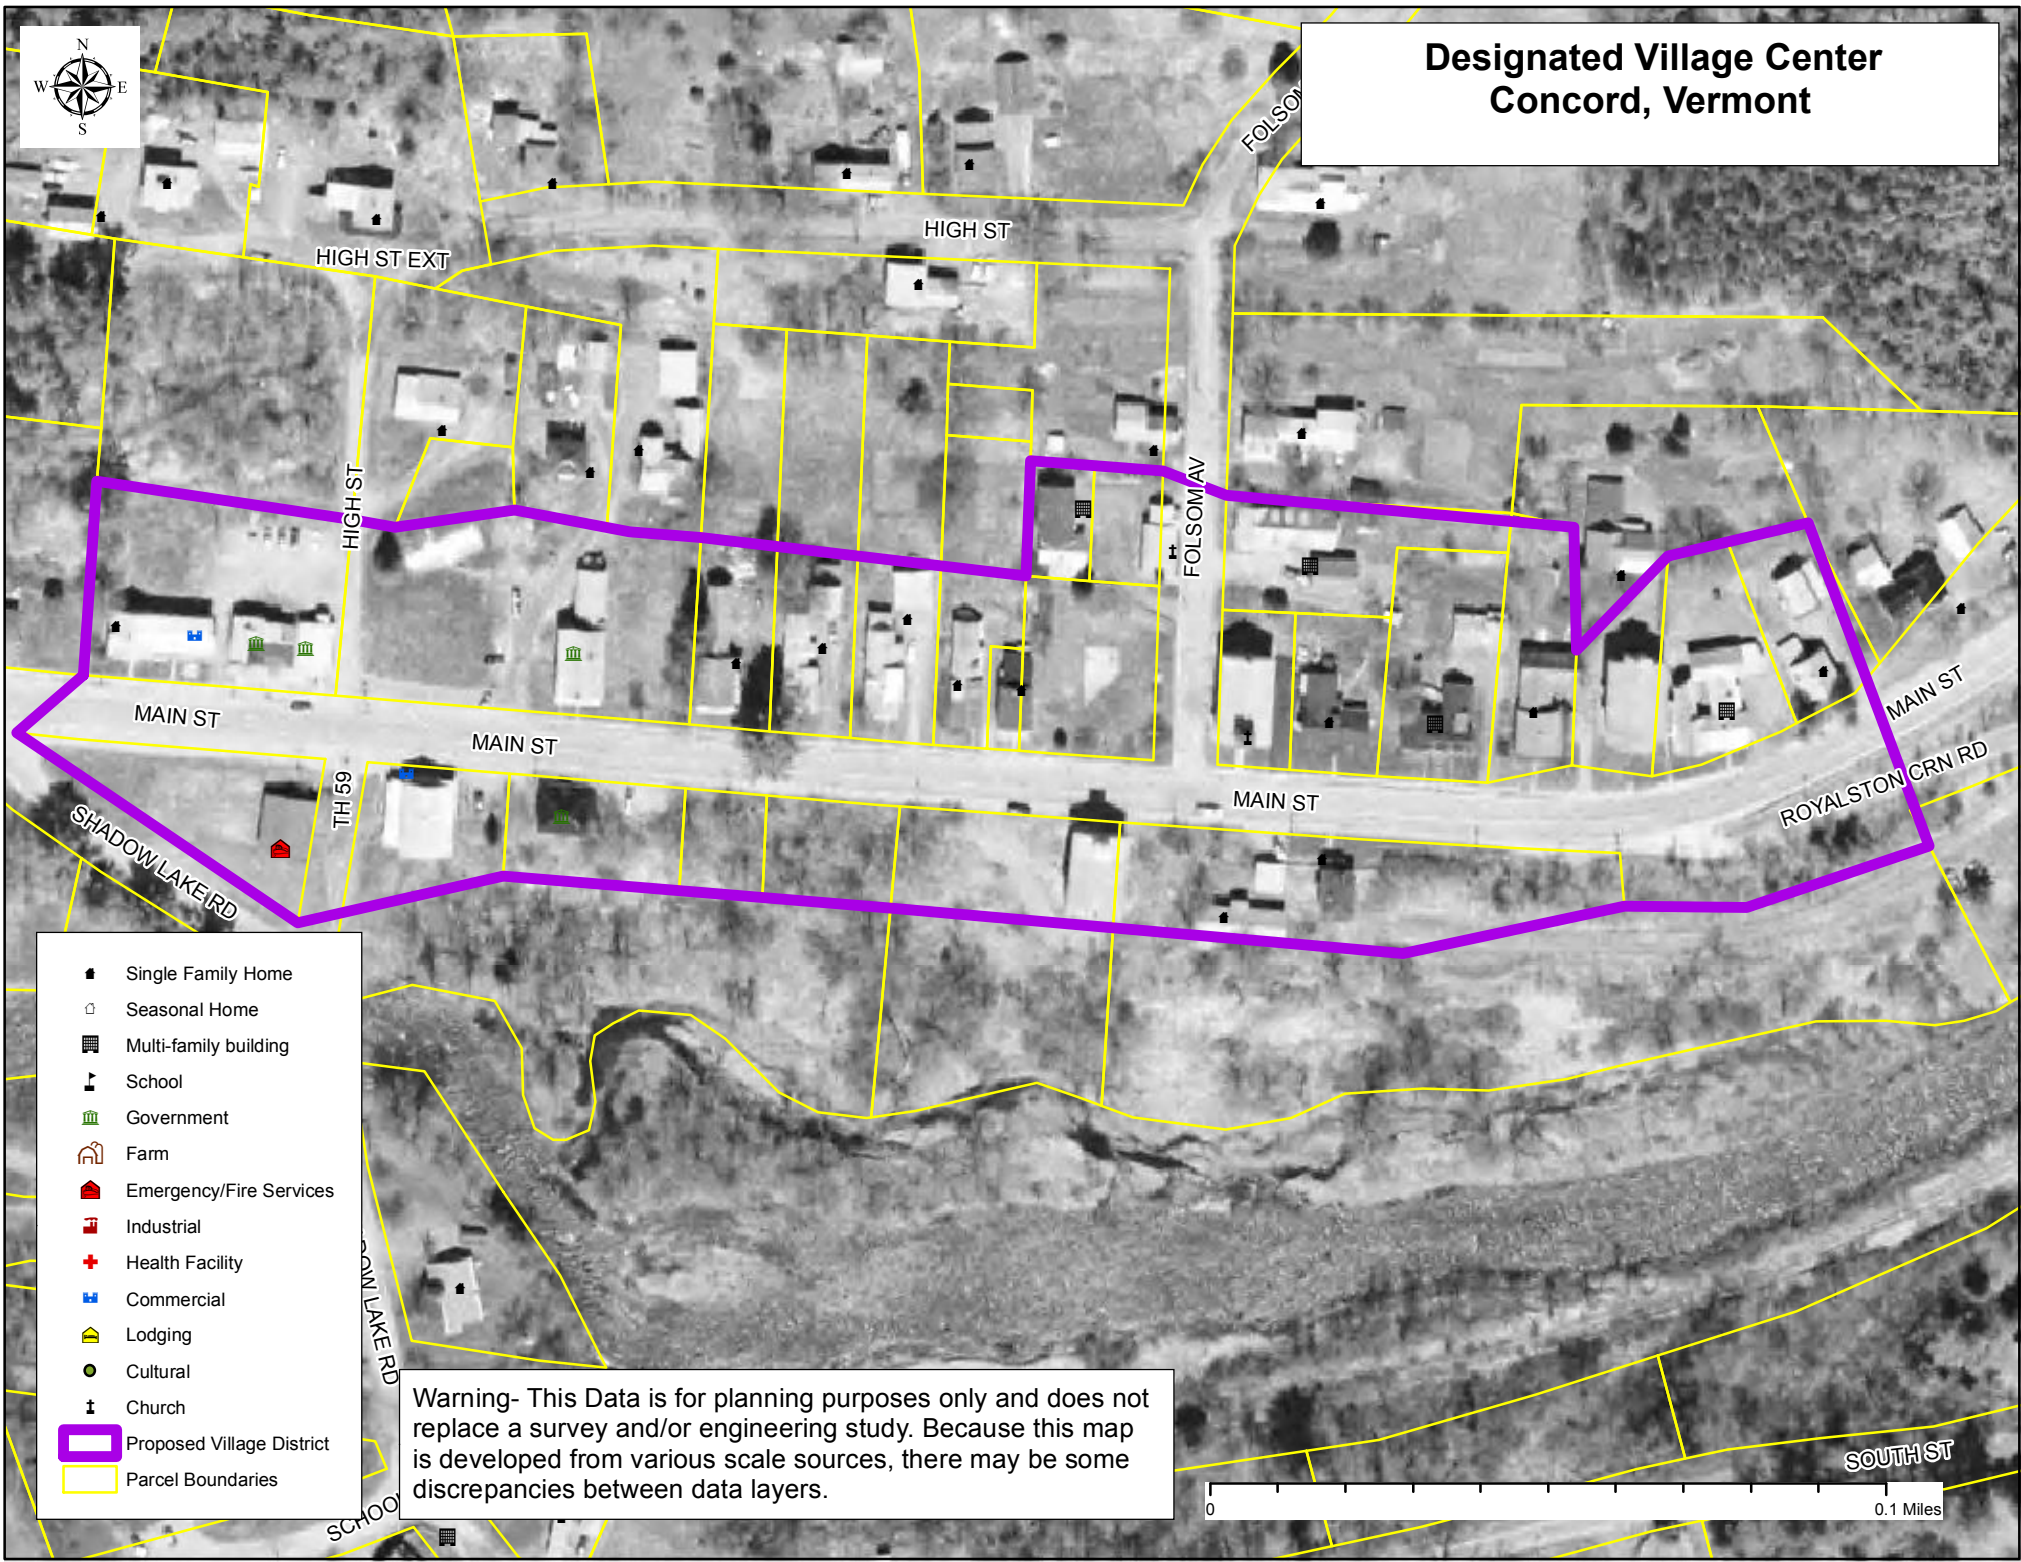

# Designated Village Center Concord, Vermont

- Single Family Home
- Seasonal Home
- Multi-family building
- School
- Government
- Farm
- Emergency/Fire Services
- Industrial
- Health Facility
- Commercial
- Lodging
- Cultural
- Church
- Proposed Village District
- Parcel Boundaries

Warning- This Data is for planning purposes only and does not replace a survey and/or engineering study. Because this map is developed from various scale sources, there may be some discrepancies between data layers.

0 0.1 Miles